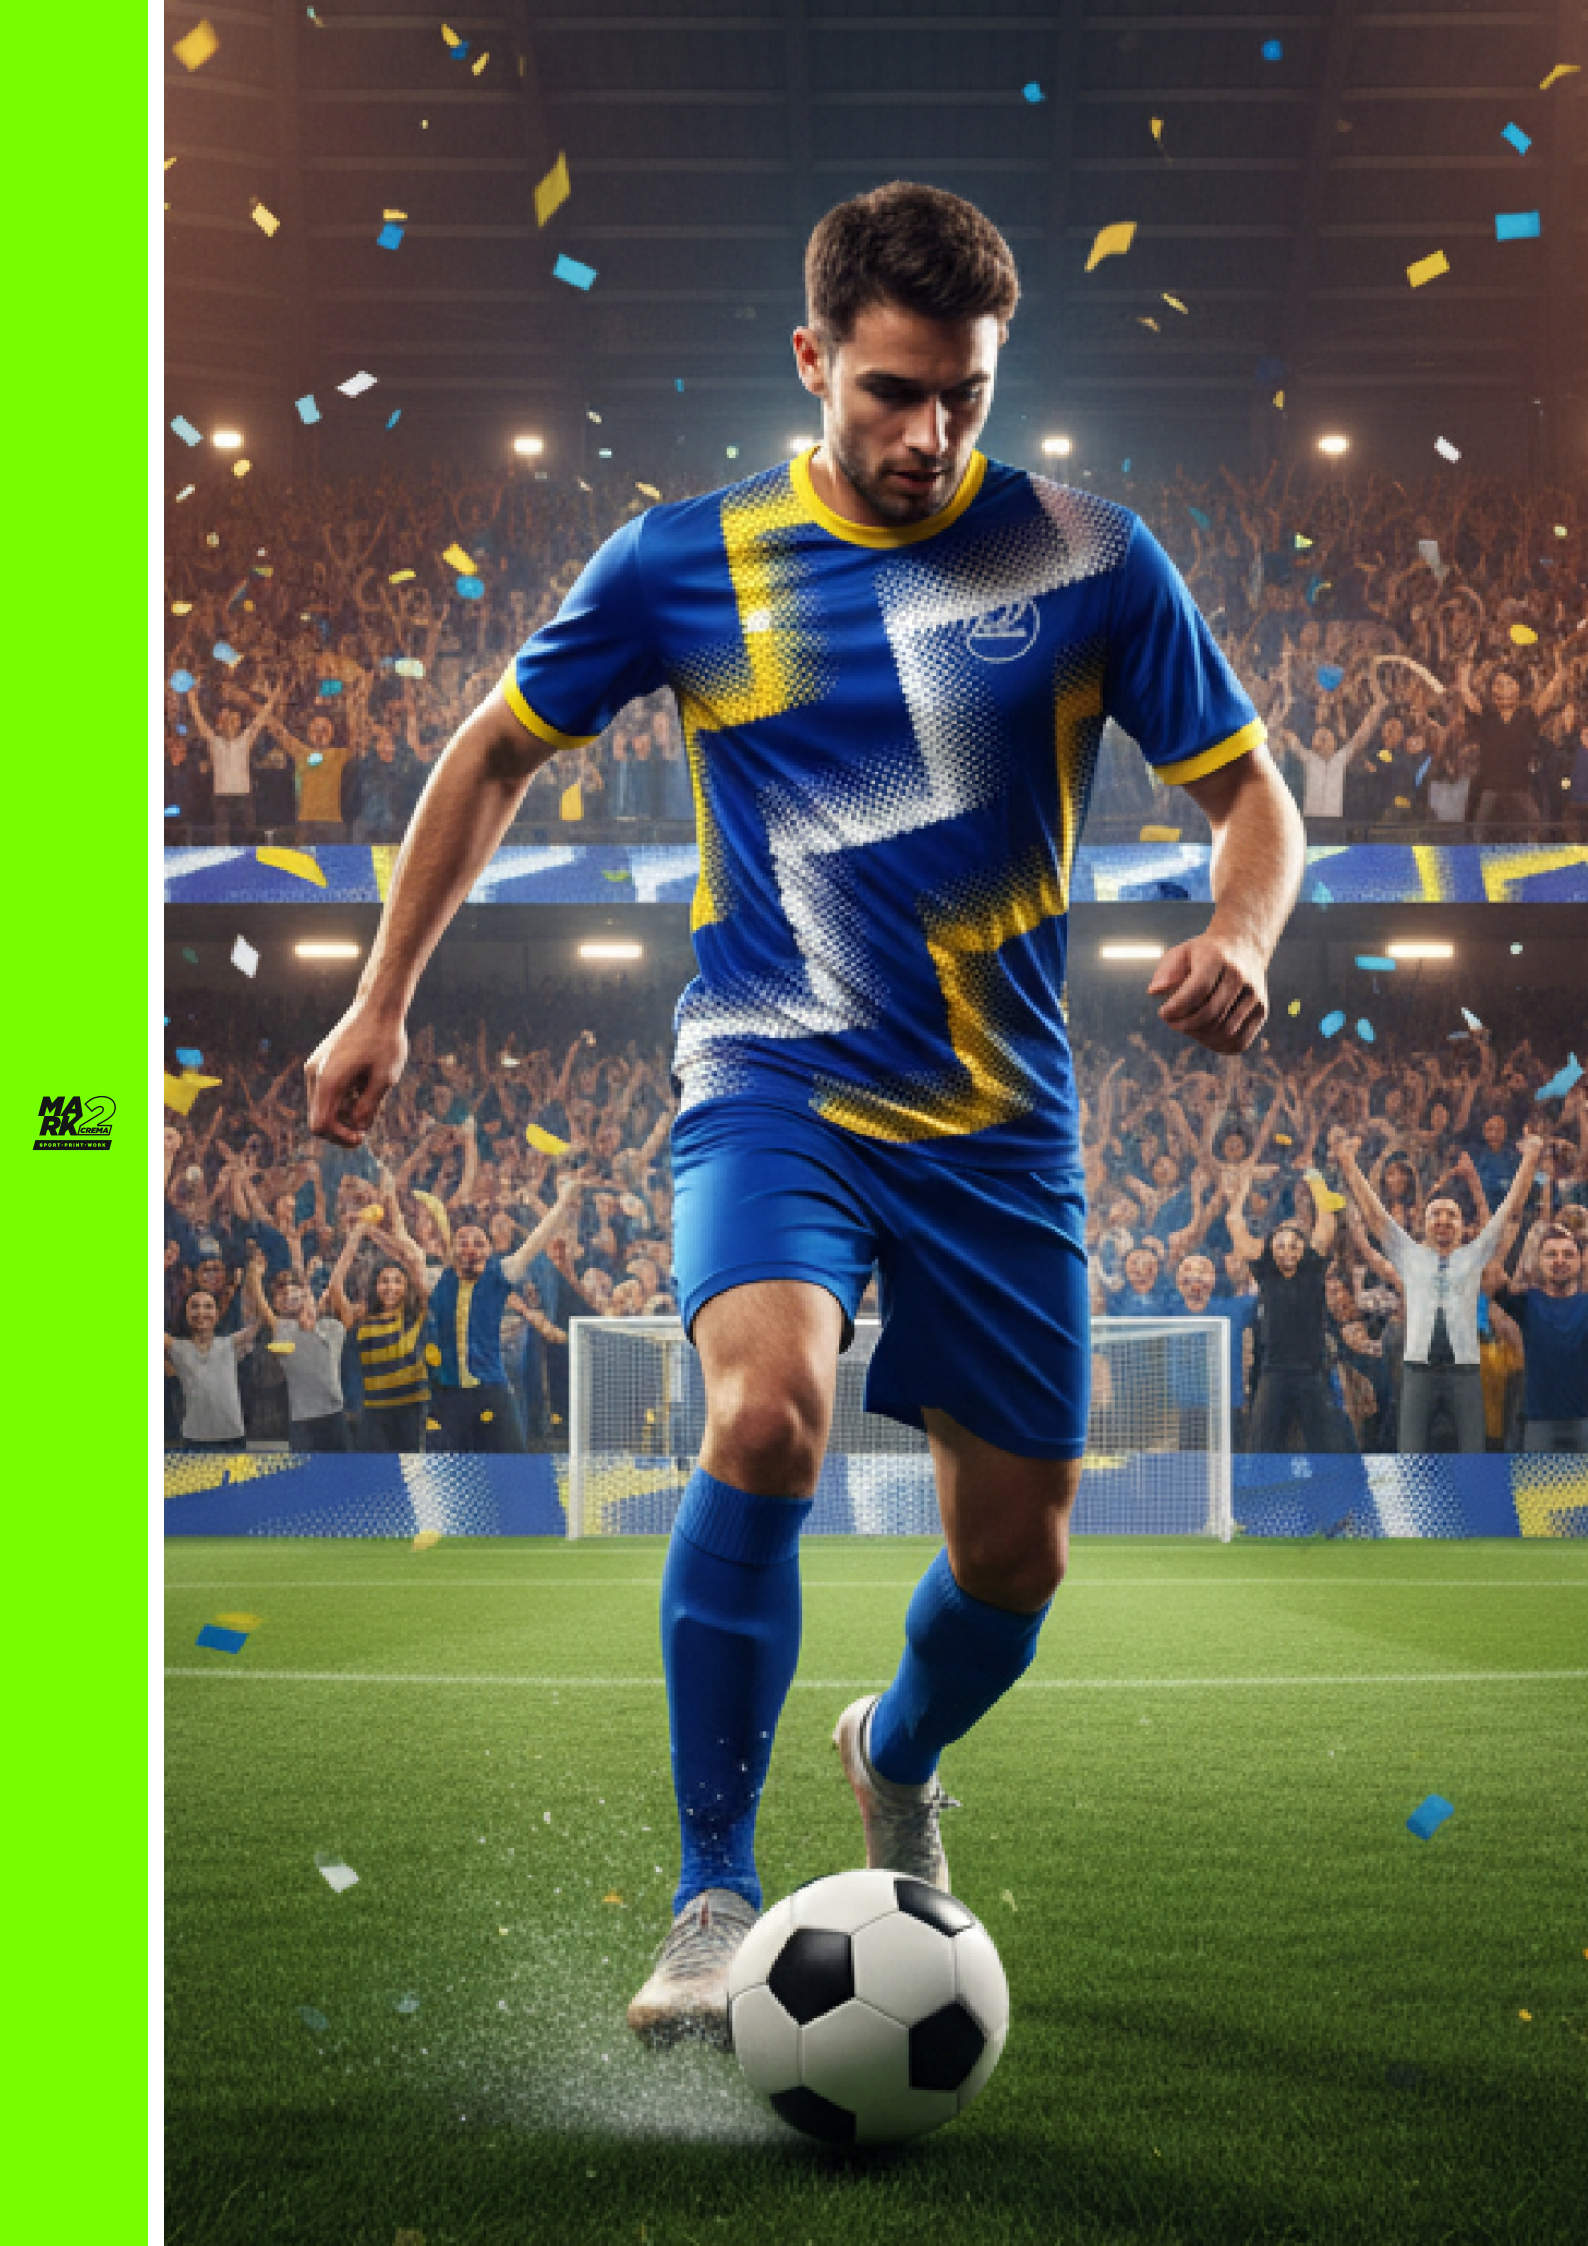

MA RK2 CREMA
SPORT · PRINT · WORK

CALCIO MOTOCROSS GOLF
PALLAVOLO RUGBY
TENNIS RUNNING BASKET
PARACADUTISMO FUTSAL

SPORTS.

WOMEN

TEAM

MA
RR
SPORTPRINT WARE

FULL CUSTOM

MA2
SPORTSWEAR
SPORTSWEAR